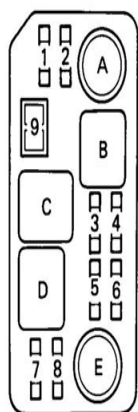

#Jenny

Finally I get this ebook, thanks for all these I can get now!

#Rio

Cool! I'am really happy

#Markus Jensen

I did not think that this would work, my best friend showed me this website, and it does! I get my most wanted eBook

#Hun Tsu

wtf this great ebook for free?!

#Che Salsa

My friends are so mad that they do not know how I have all the high quality ebook which they do not!

#Diego Butler

so many fake sites. this is the first one which worked! Many thanks

FUSE/RELAY BLOCK NO. 2

FUSES

1. Headlight (LH)
2. Headlight (RF)
3. EFI
4. Not Used
5. Hazard-Horn
6. Dome Light
7. Charge Light
8. Fan-/UP
9. Fan

RELAYS

- A. Cooling Fan Relay No. 1
- B. Engine Main Relay
- C. EFI Main Relay
- D. Headlight Relay
- E. Horn Relay

[Download PDF version of :](#)

[**1991 Toyota Corolla Engine Main Relay Wiring Diagram**](#)